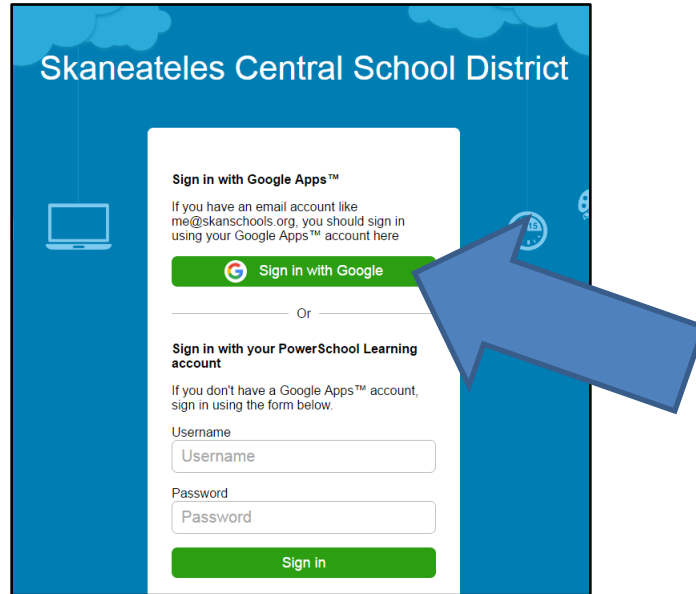

If you are already signed in to google, it will take you straight to the haiku home screen

Learning

Welcome, Mrs. Buff

My Portal My Classes My ePortfolio

My Classes
Show: All | T | P

- 5th Grade 2016 - 2017
- 5th Grade Health
- 5th Grade Math
- Mrs. Buff's Class 201...

Calendar

Sep 2016						
S	M	T	W	R	F	S
28	29	30	31	1	2	3
4	5	6	7	8	9	10
11	12	13	14	15	16	17
18	19	20	21	22	23	24
25	26	27	28	29	30	1

Fri, Sep 16

If you aren't logged in to google, you will see this screen next. Be sure you use the TOP log in.