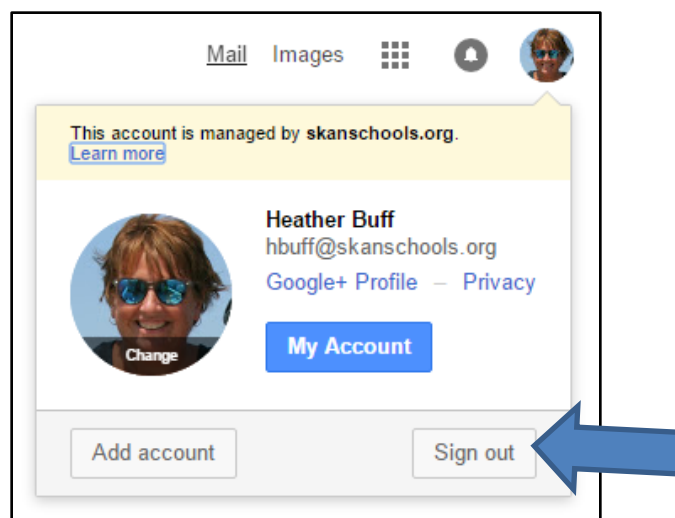

Go to google.com. Click on Sign in.

You will get a screen that looks something like this

Enter the google id. It is some form of your name @skanschools.org. Then enter your password.

In the upper right corner there will be a circle. It will now either have your initial or a picture you have chosen. Your account information is under that circle. If you click on the block of small squares, it will open up the google menu for you. From there you can get to your drive or start a new docs or sheets or slides project.

Everything saves to your drive automatically and is accessible to you wherever you log in.

It is important to note that if you share a computer, you need to be sure that YOU are logged in to it or else you will be saving to someone else's drive! The log out button will be found when you click on the circle with your initial or picture. This is also where you can change that circle.